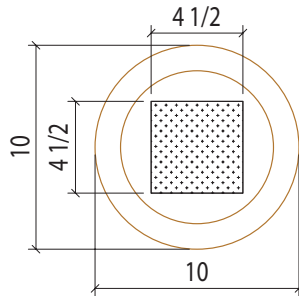

Columns

Inside Column Dimensions

Maximum size of square post that will fit inside each column

8" DIAMETER COLUMN
a 3" by 3" post will fit inside
an 8" Column

10" DIAMETER COLUMN
a 4 1/2" by 4 1/2" post will fit inside
a 10" column

12" DIAMETER COLUMN
a 6" by 6" post will fit inside
a 12" column

14" DIAMETER COLUMN
a 7 1/4" by 7 1/4" post will fit inside
a 14" column