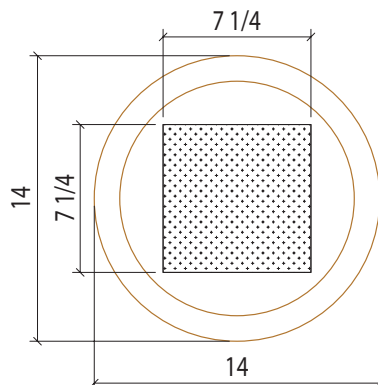

Columns

Inside Column Dimensions

Maximum size of square post that will fit inside each column

8" DIAMETER COLUMN
a 3" by 3" post will fit inside
an 8" Column

10" DIAMETER COLUMN
a 4 1/2" by 4 1/2" post will fit inside
a 10" column

12" DIAMETER COLUMN
a 6" by 6" post will fit inside
a 12" column

14" DIAMETER COLUMN
a 7 1/4" by 7 1/4" post will fit inside
a 14" column