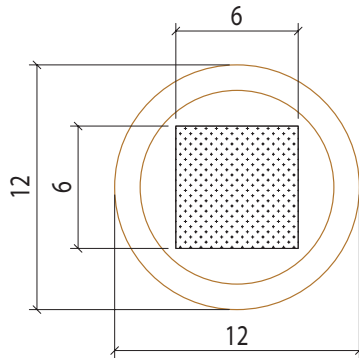

Columns

Inside Column Dimensions

Maximum size of square post that will fit inside each column

8" DIAMETER COLUMN
a 3" by 3" post will fit inside
an 8" Column

10" DIAMETER COLUMN
a 4 1/2" by 4 1/2" post will fit inside
a 10" column

12" DIAMETER COLUMN
a 6" by 6" post will fit inside
a 12" column

14" DIAMETER COLUMN
a 7 1/4" by 7 1/4" post will fit inside
a 14" column