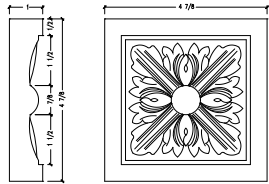

Date	Revised	Length	Width	Height	Projection	Repeat	Texture	Plot scale	PART: BLOCK-CASING
APR/12/06	-----	0"	4-7/8"	4-7/8"	1"	-----	SMOOTH	1 = 1"	PART NO.: CB0505 note: product may vary (+/-) 1/8"

	Length 0"	Width 0"	Height 0"	Projection 0"	Repeat 0"	Texture SMOOTH
	Date DAT/00/05	Revised -----	Plot scale 1/8 = 1"	PART: TYPE PART NO.: PART# <small>note: product may vary  1/8"</small>		