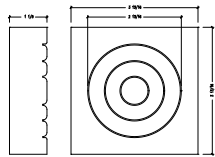

Date	Revised	Length	Width	Height	Projection	Repeat	Texture	Plot scale	PART: <b>BLOCK-CASING</b>
APR/12/06	-----	-----	3-13/16"	3-13/16"	1-1/8"	-----	SMOOTH	1-1/2 = 1"	PART NO.: <b>CB1375</b> note: product may vary $\pm 1/8$ "

	Length 0"	Width 0"	Height 0"	Projection 0"	Repeat 0"	Texture SMOOTH
	Date DAT/00/05	Revised -----	Plot scale 1/8 = 1"	PART: TYPE PART NO.: PART# <small>note: product may vary  1/8"</small>		